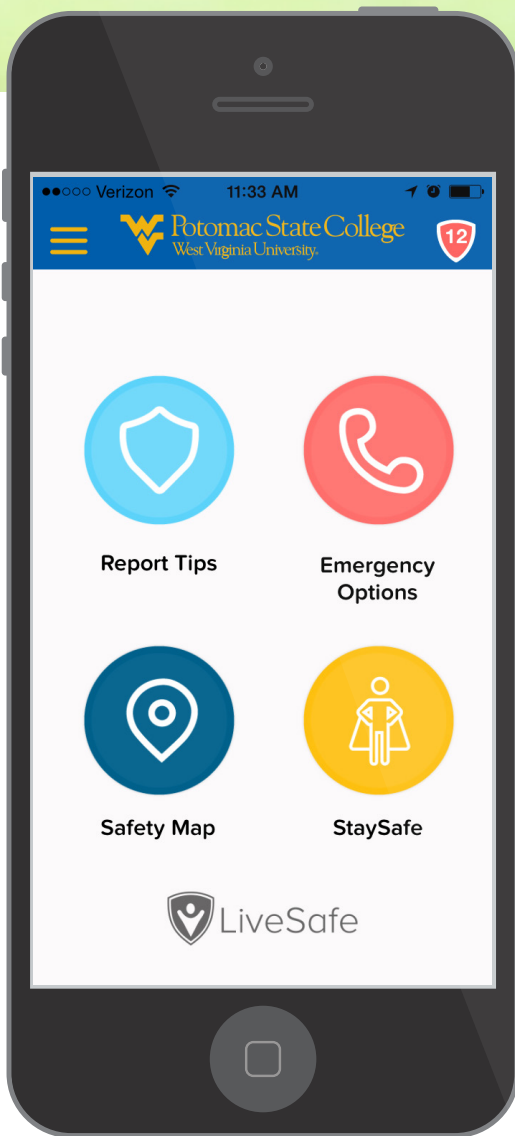

Walk your friends home with SafeWalk

- A feature of the LiveSafe App -

Invite friends and family to see your location on a map.

Give them peace of mind by letting them know when you make it to your destination safely.

Once you invite a friend, you can chat with them while you walk.

Let them know if you see something suspicious or just chat about your day.

Call 911 directly from the app if you see something suspicious.

The police will immediately know your location and can send help.