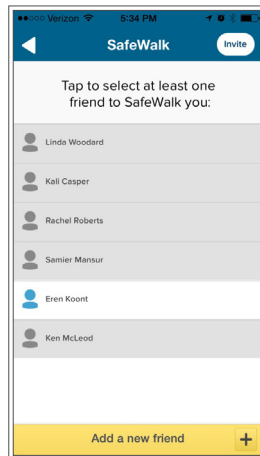

Walk your friends home with SafeWalk

- A feature of the LiveSafe App -

Invite friends and family to see your location on a map.

Give them peace of mind by letting them know when you make it to your destination safely.

Once you invite a friend, you can chat with them while you walk.

Let them know if you see something suspicious or just chat about your day.

Call 911 directly from the app if you see something suspicious.

The police will immediately know your location and can send help.