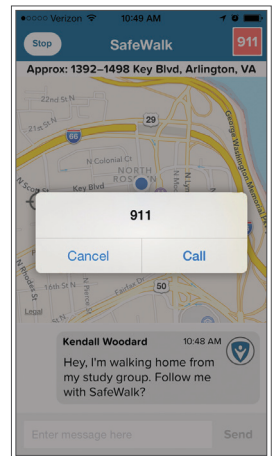

Walk your friends home with SafeWalk

- A feature of the LiveSafe App -

Invite friends and family to see your location on a map.

Give them peace of mind by letting them know when you make it to your destination safely.

Once you invite a friend, you can chat with them while you walk.

Let them know if you see something suspicious or just chat about your day.

Call 911 directly from the app if you see something suspicious.

The police will immediately know your location and can send help.