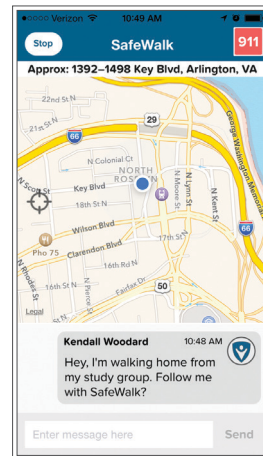

Walk your friends home with SafeWalk

- A feature of the LiveSafe App -

Invite friends and family to see your location on a map.

Give them peace of mind by letting them know when you make it to your destination safely.

Once you invite a friend, you can chat with them while you walk.

Let them know if you see something suspicious or just chat about your day.

Call 911 directly from the app if you see something suspicious.

The police will immediately know your location and can send help.